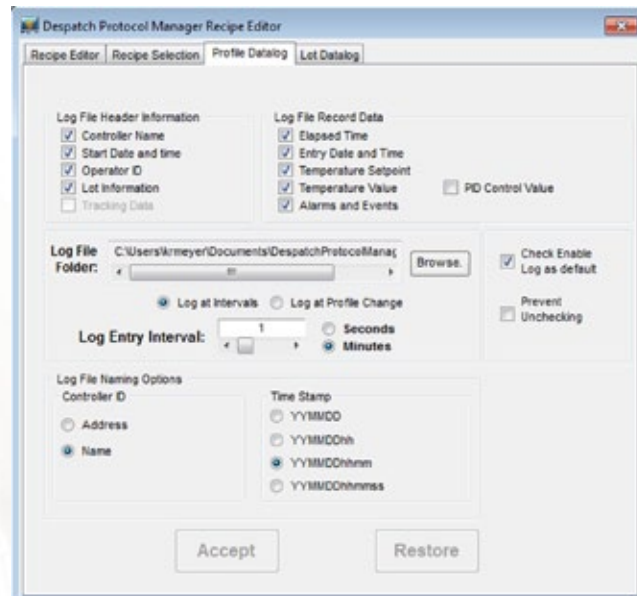

### FEATURES AT A GLANCE

- ◆ Quick and easy installation
- ◆ Control and monitoring of multiple ovens
- ◆ Programming of time and temperature settings, including complex ramp and soak temperature profiles
- ◆ Records operating information including: times, temperatures, set points, lot numbers and operators
- ◆ Password security (if desired)

## PROGRAMS

Sets up time and temperature instructions, including complex “ramp and soak” temperature profiles. Saves time for the operators. Reduces operator errors.