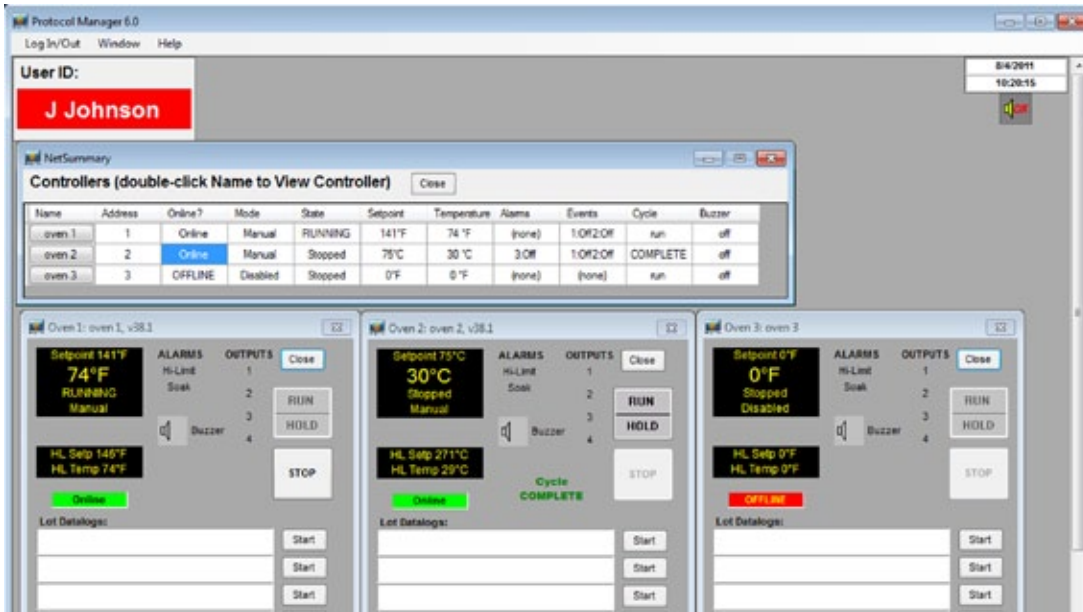

SYSTEM REQUIREMENTS

- A computer with Windows XP, Vista or Windows 7 operating system
- Dispatch oven(s) equipped with Protocol Plus™ controllers and communications hardware

OPERATES AND MONITORS MULTIPLE OVENS

Protocol Manager™ lets the operator start and stop multiple ovens from a personal computer, which could be located in a remote location. It also displays key operating information.