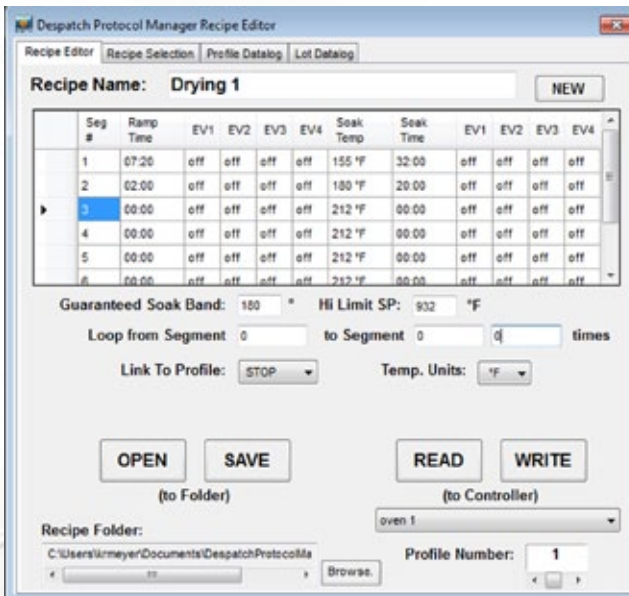

PROGRAMS

Sets up time and temperature instructions, including complex “ramp and soak” temperature profiles. Saves time for the operators. Reduces operator errors.

RECORDS DATA

Records operating information, including times, temperatures, set points, alarm conditions, operators, and lot numbers. Eliminates the need for a chart recorder and bulky paper records.

SERVICE AND TECHNICAL SUPPORT

service parts: 1-800-473-7373
international service/main: 1-952-469-8230
service fax: 1-952-469-8193

service@despatch.com

GLOBAL HEADQUARTERS

phone: 1-888-DESPATCH (1-888-337-7282)
international/main: 1-952-469-5424
fax: 1-952-469-4513

sales@despatch.com
www.despatch.com

8860 207th Street West
Minneapolis, MN 55044 USA

Despatch
INDUSTRIES